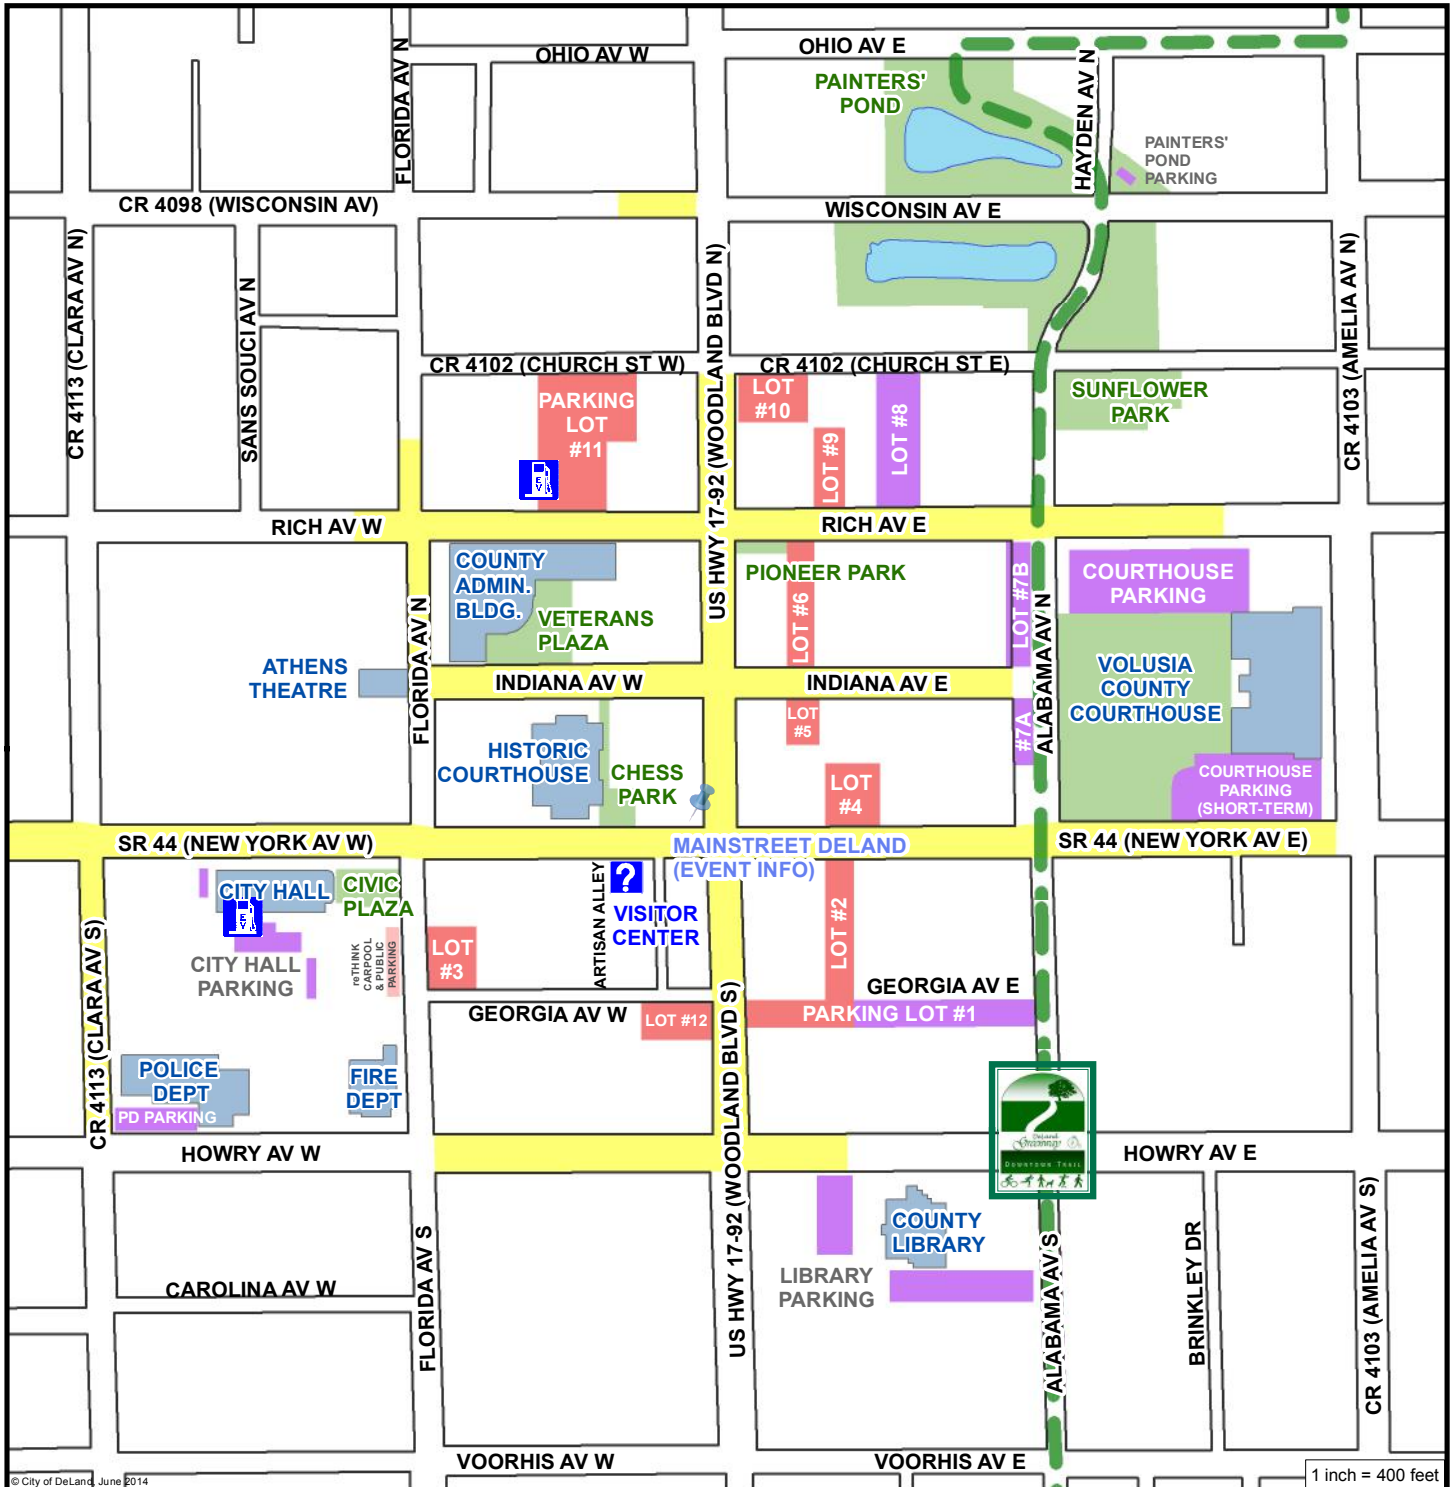

# City of DeLand Downtown Parking Map

© City of DeLand, June 2014

1 inch = 400 feet

### Free Downtown Public Parking:

- 3-Hour Lots
- 8AM - 5PM Lots
- Electric Vehicle Charging Space
- All-Day & reThink CarPool Spaces
- On-street Parking (2 hours unless otherwise posted)
- Public & Civic Buildings
- Public Parks & Plazas
- DeLand Greenway

\* Parking restrictions in public lots are only enforced Monday - Friday 8AM to 5PM.